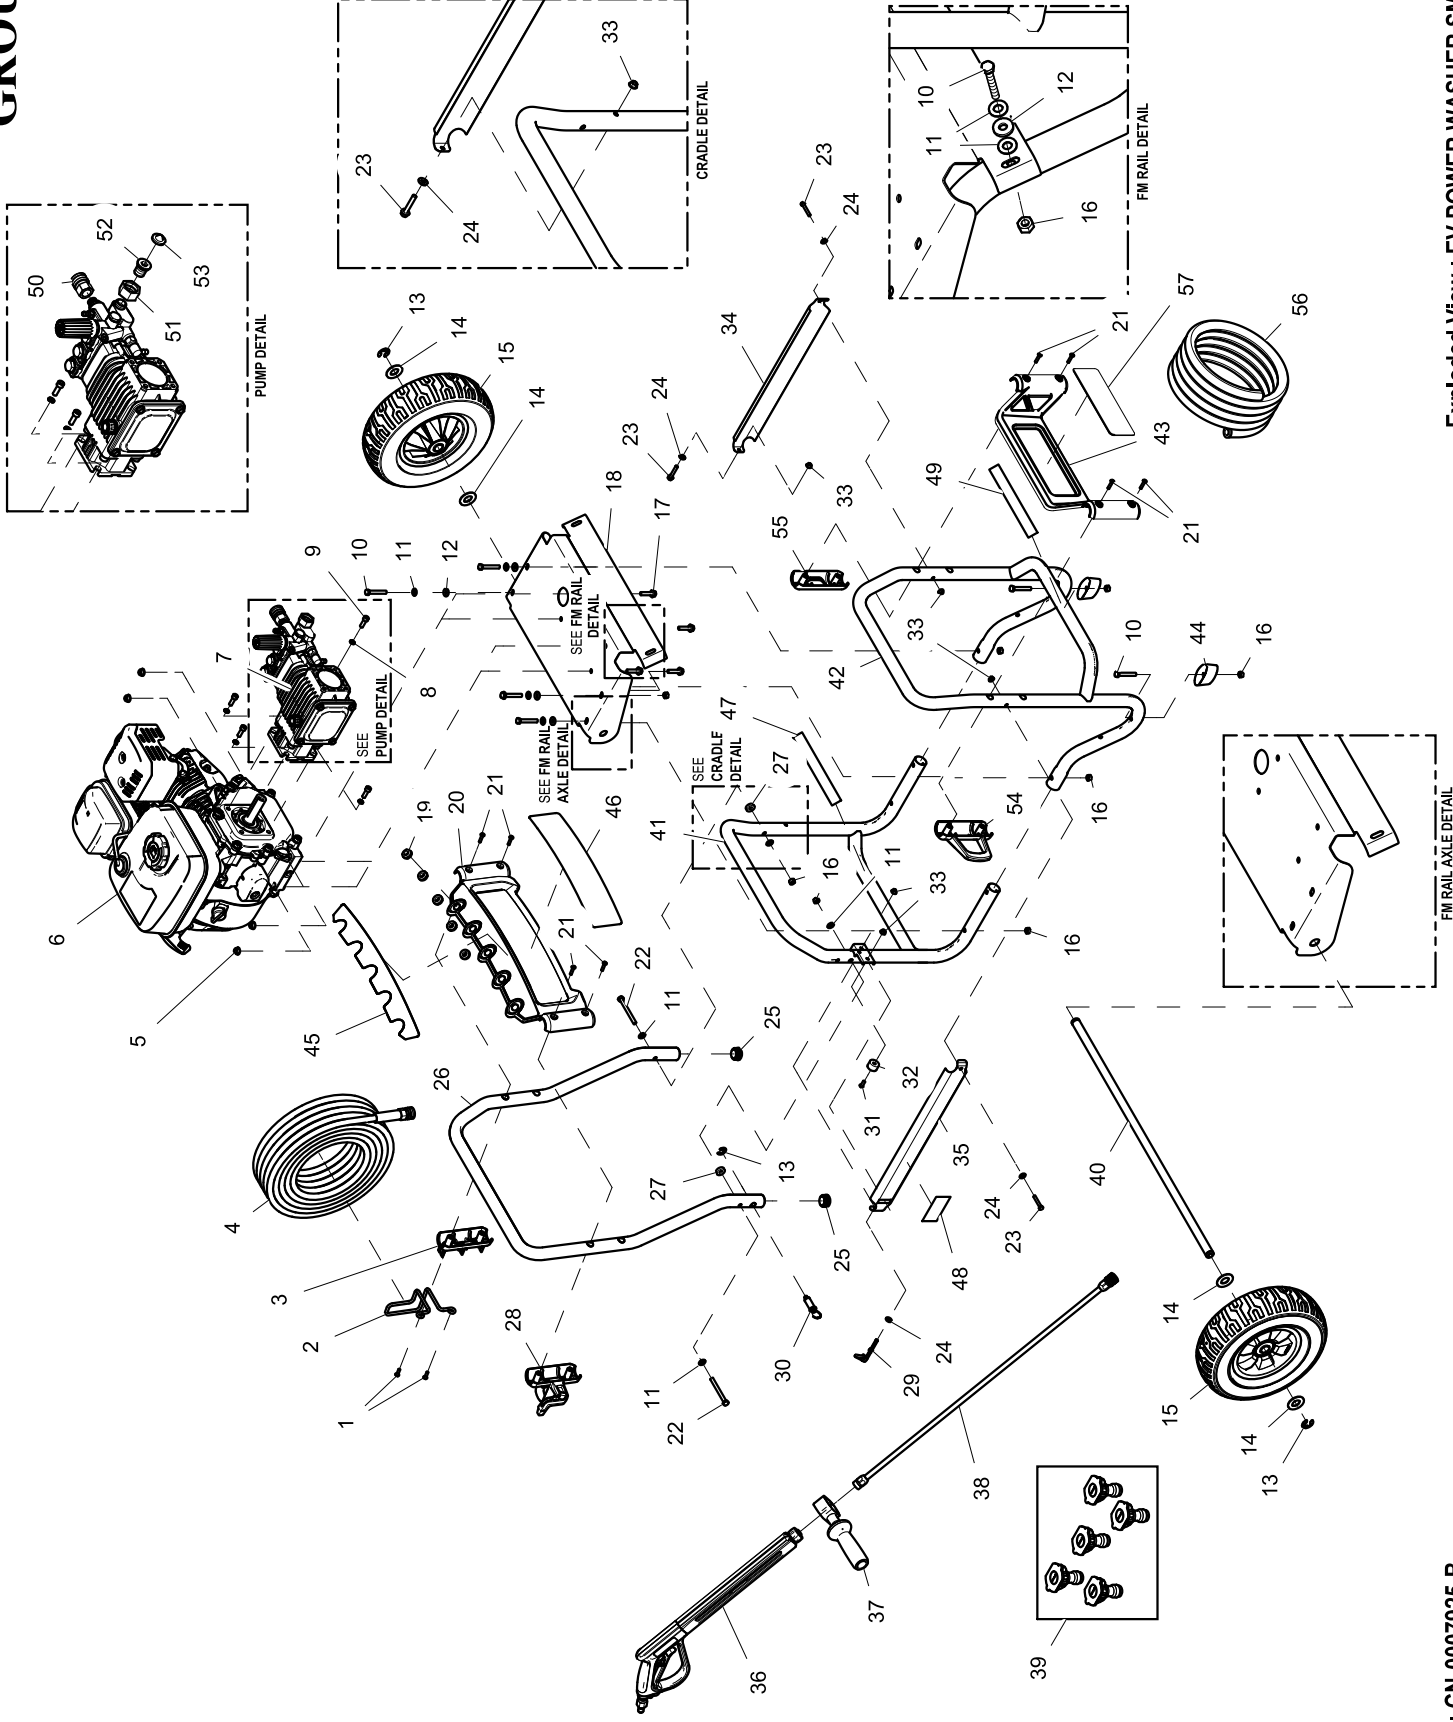

GROUP EV

EXPLODED VIEW: EV POWER WASHER SM PRO 3600

DRAWING #: 0K9903

GROUP EV

ITEM	PART#	QTY.	DESCRIPTION
1	0J1545	2	SCREW BHSP M6-2.5 X 19MM
2	0J0211	1	HOOK GP HOSE
3	0H9637A	1	BILLBOARD CAP W/HOSE HOOK ORG
4	0K5326C	1	HOSE 5/16" X 50' W/QC DISK GRY
5	067989	4	NUT HEX FL WHIZ M8-1.25
6	0K5327	1	ENGINE 212CC G19 EPA 3
7	0K9902	1	PUMP, TRIPLEX
8	092479	4	WASHER LOCK M8 RIBBED
9	0J4188	4	SCREW SHC M8-1.25 X 18 C8.8 ZP
10	0J3317	8	SCREW HHC M8-1.25X55 8.8 BL ZP
11	022145	12	WASHER FLAT 5/16-M8 ZINC
12	0D4417	6	WASHER,RUBBER 1/4" X 1/8" THK
13	0J2686	3	RING, SNAP - 5/8" TYPE E
14	022247	4	WASHER FLAT 5/8 ZINC
15	0H9589B	2	WHEEL 10"DIA X 3"
16	049820	10	NUT HEX LOCK M8-1.25 NY INS
17	089230	4	SCREW HHFC M8-1.25 X 35 G8.8
18	0J8104	1	FRAME RAIL-ENGINE SM GP
19	0J3079	5	GROMMET-NOZZLE
20	0J0673A	1	BILLBOARD-UPPER SM ORG
21	0J1544	8	SCREW BHSP M6-2.5 X 25MM
22	061906	2	SCREW HHC M8-1.25 X 85 C8.8
23	051753	3	SCREW HHC M6-1.0 X 40 C8.8 FTH
24	022473	4	WASHER FLAT 1/4-M6 ZINC
25	0H9731	2	TUBE END CAP - 1-1/4" OD TUBE
26	0J0668	1	TUBE-SM GP HANDLE
27	0J0688	2	WASHER .325 X .875 X .25 NYLON
28	0J0141A	1	BILLBOARD CAP W/GUN HOOK ORG
29	0J2422	1	ASSY-WIRE PULL START CORD
30	0J0050	1	PULL PIN ASSEMBLY
31	0J5086	1	SCREW BHSC M6-1.0 X 20 ZP
32	0J5254	1	BUMPER-HANDLE STOP
33	0E8388	5	NUT HEX FL WHIZ M6-1.0
34	0J5155A	1	BRACKET-SIDE W/O CUTOUT SM
35	0J5155B	1	BRACKET-SIDE W/CUTOUT SM
36	0K6183	1	GUN 4200PSI PROF W/QC
37	0J1052	1	GUN SUPPORT HANDLE
38	0K9900A	1	LANCE ASSY - 28" LONG SS
39	0H9617K	1	KIT-NOZZLE
40	0H9603D	1	AXLE, 5/8" DIA
41	0J0665	1	WLDMNT, SM GP TUBE FRAME RR
42	0J0664	1	WLDMNT, SM GP TUBE FRAME FT
43	0J0674A	1	BILLBOARD-LOWER SM (BLANK) ORG
44	0G9055A	2	FOOT
45	0K1436A	1	DECAL-NOZZLE ID SM MATTE
46	0K1438B	1	DECAL, GENERAC SM PRO 3600
47	0J3376	1	DECAL QUICK START GP
48	0J3452	1	DECAL-ON/OFF
49	0J3375	1	DECAL QUICK START GP
50	0H9568	1	COUPLING-FEMALE QDISK
51	0J1445	1	NUT-GARDEN HOSE INLET
52	0J1443	1	NIPPLE-GARDEN HOSE INLET
53	0J1444	1	SCREEN-GARDEN HOSE INLET
54	0J0140A	1	BILLBOARD CAP W/WAND HOOK ORG
55	0J0139A	1	BILLBOARD CAP W/O HOOK ORG
56	0J5710	1	DETERGENT HOSE AND FILTER
57	0K4636	1	DECAL, GENERAC LOGO